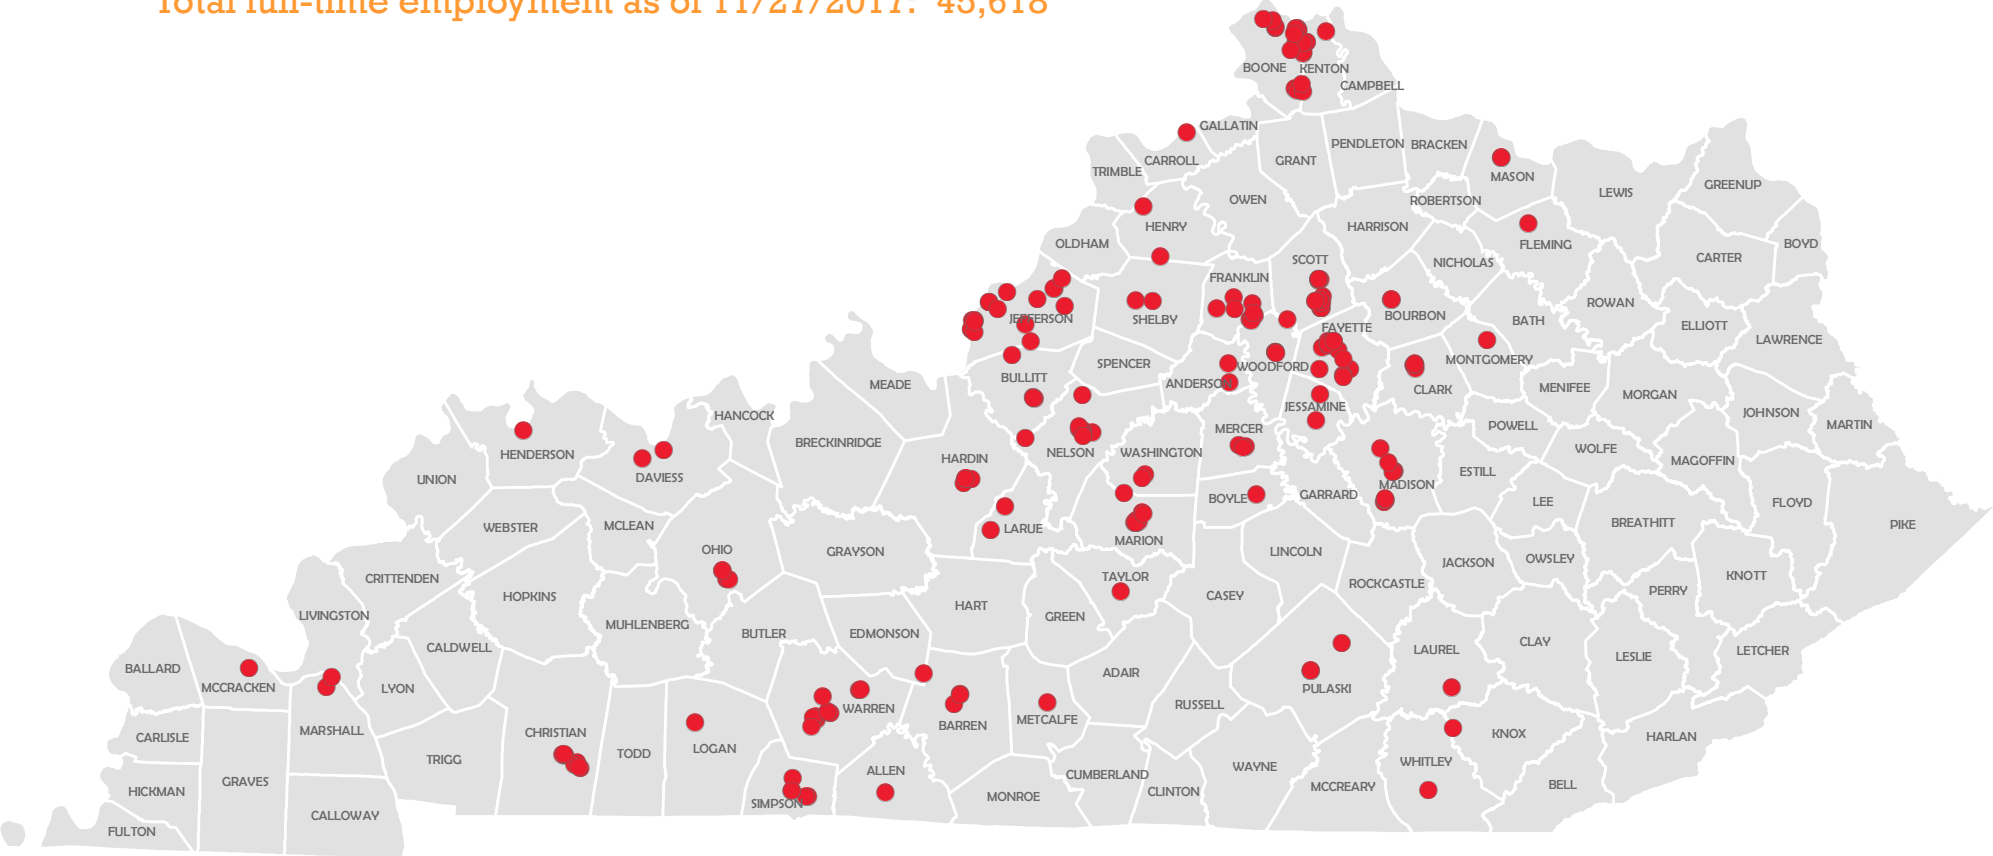

Japanese-Owned Facilities in Kentucky

Total number of Japanese owned facilities: 193*
Total full-time employment as of 11/27/2017: 45,618

*Two new locations of Japanese-owned facilities have been announced, but are not yet operating or included in the total employment.