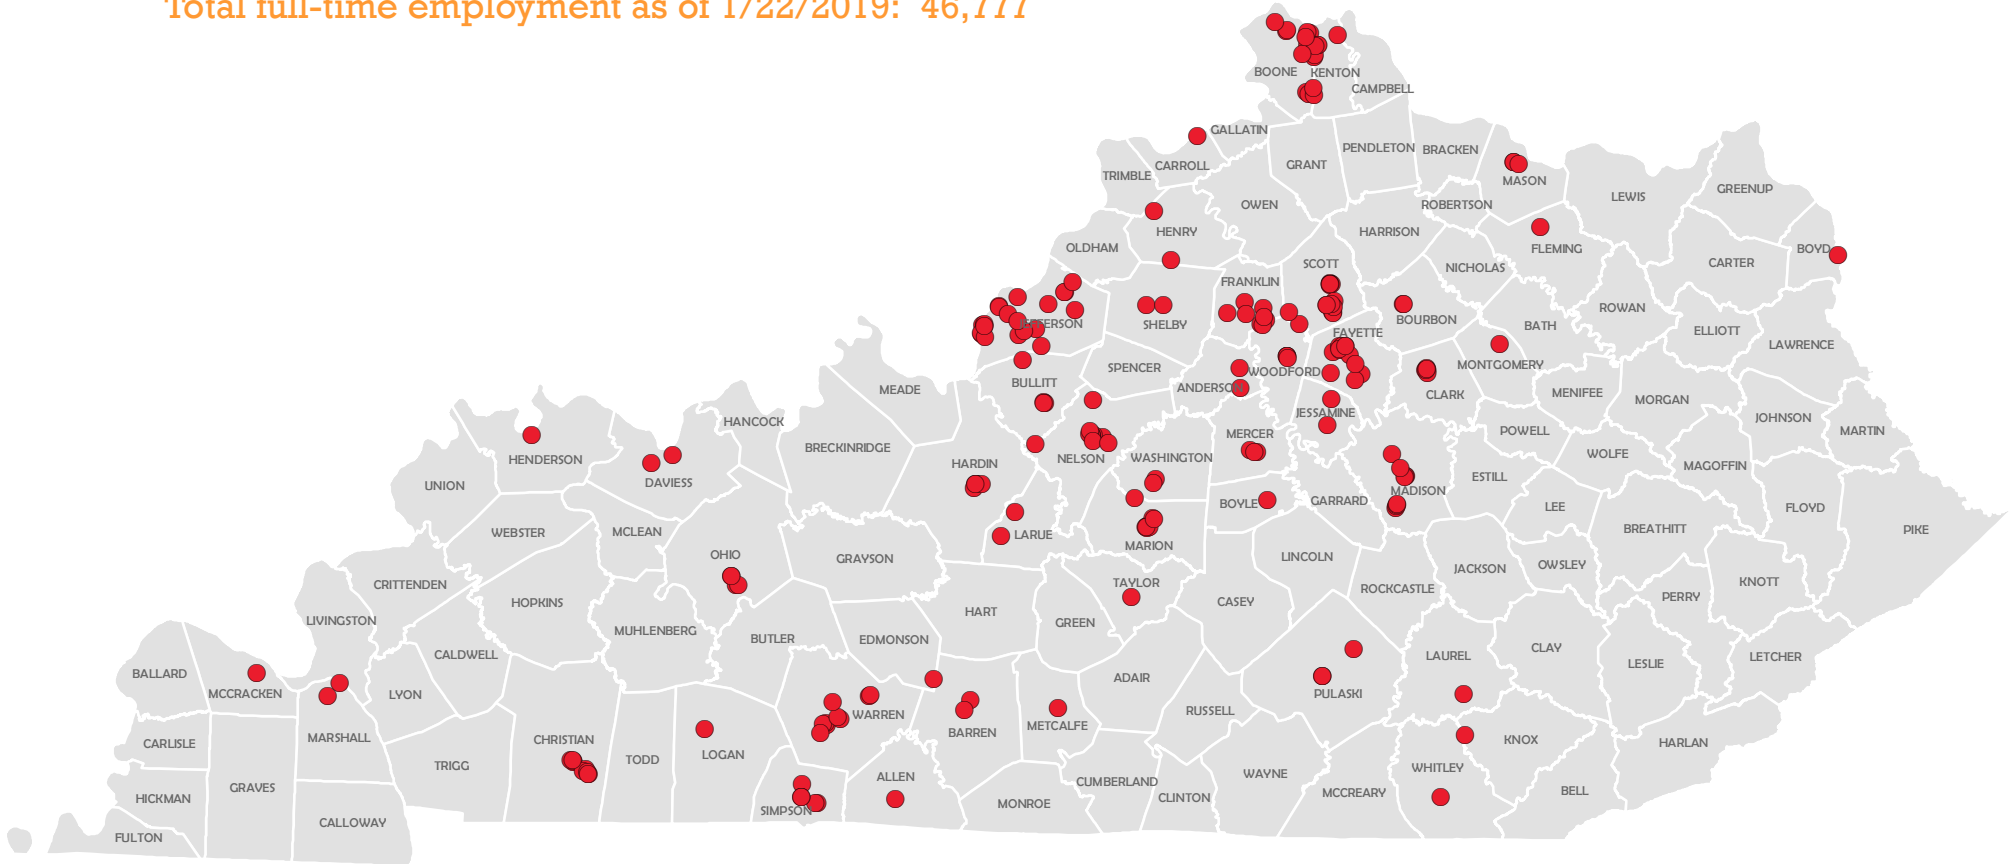

Japanese-Owned Facilities in Kentucky

Total number of Japanese owned facilities: 196*

Total full-time employment as of 1/22/2019: 46,777

*One new location of a Japanese-owned facility have been announced, but are not yet operating or included in the total employment.