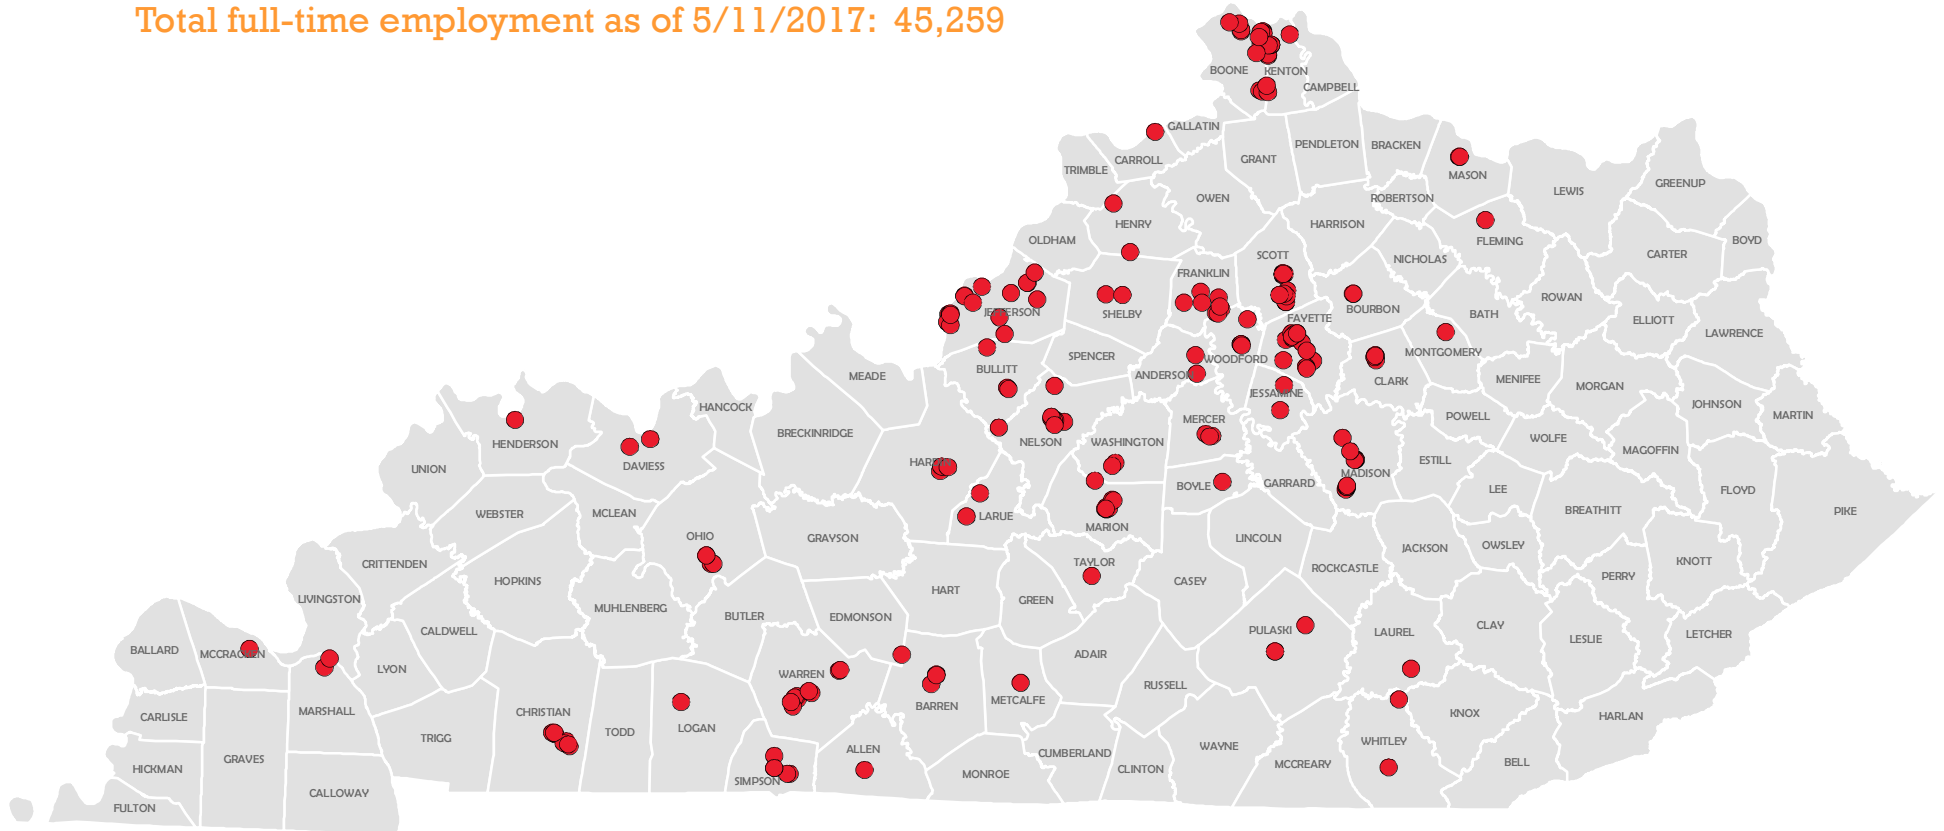

Japanese-Owned Facilities in Kentucky

Total number of Japanese owned facilities: 192*

Total full-time employment as of 5/11/2017: 45,259

*The report shows total facilities in operation. Three new locations of Japanese-owned facilities have been announced, but are not yet operating or included in the total.