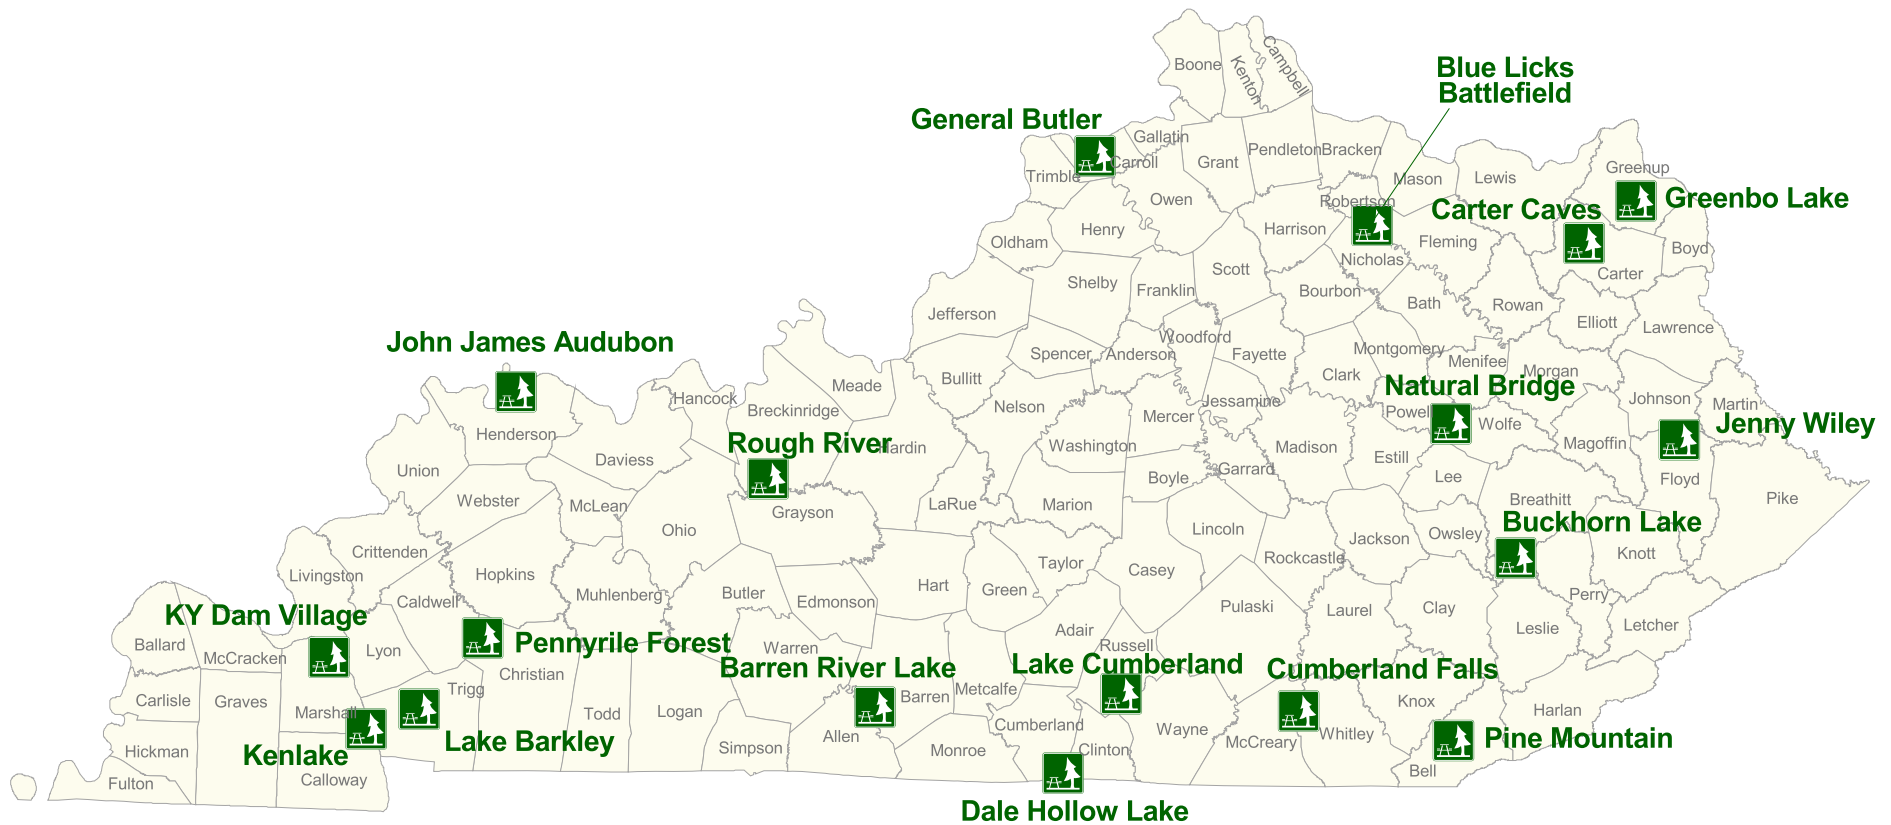

State Parks with Overnight Lodge & Cottage Accommodations

More park and reservation information available at <http://parks.ky.gov>

Map Date: 10/27/2006