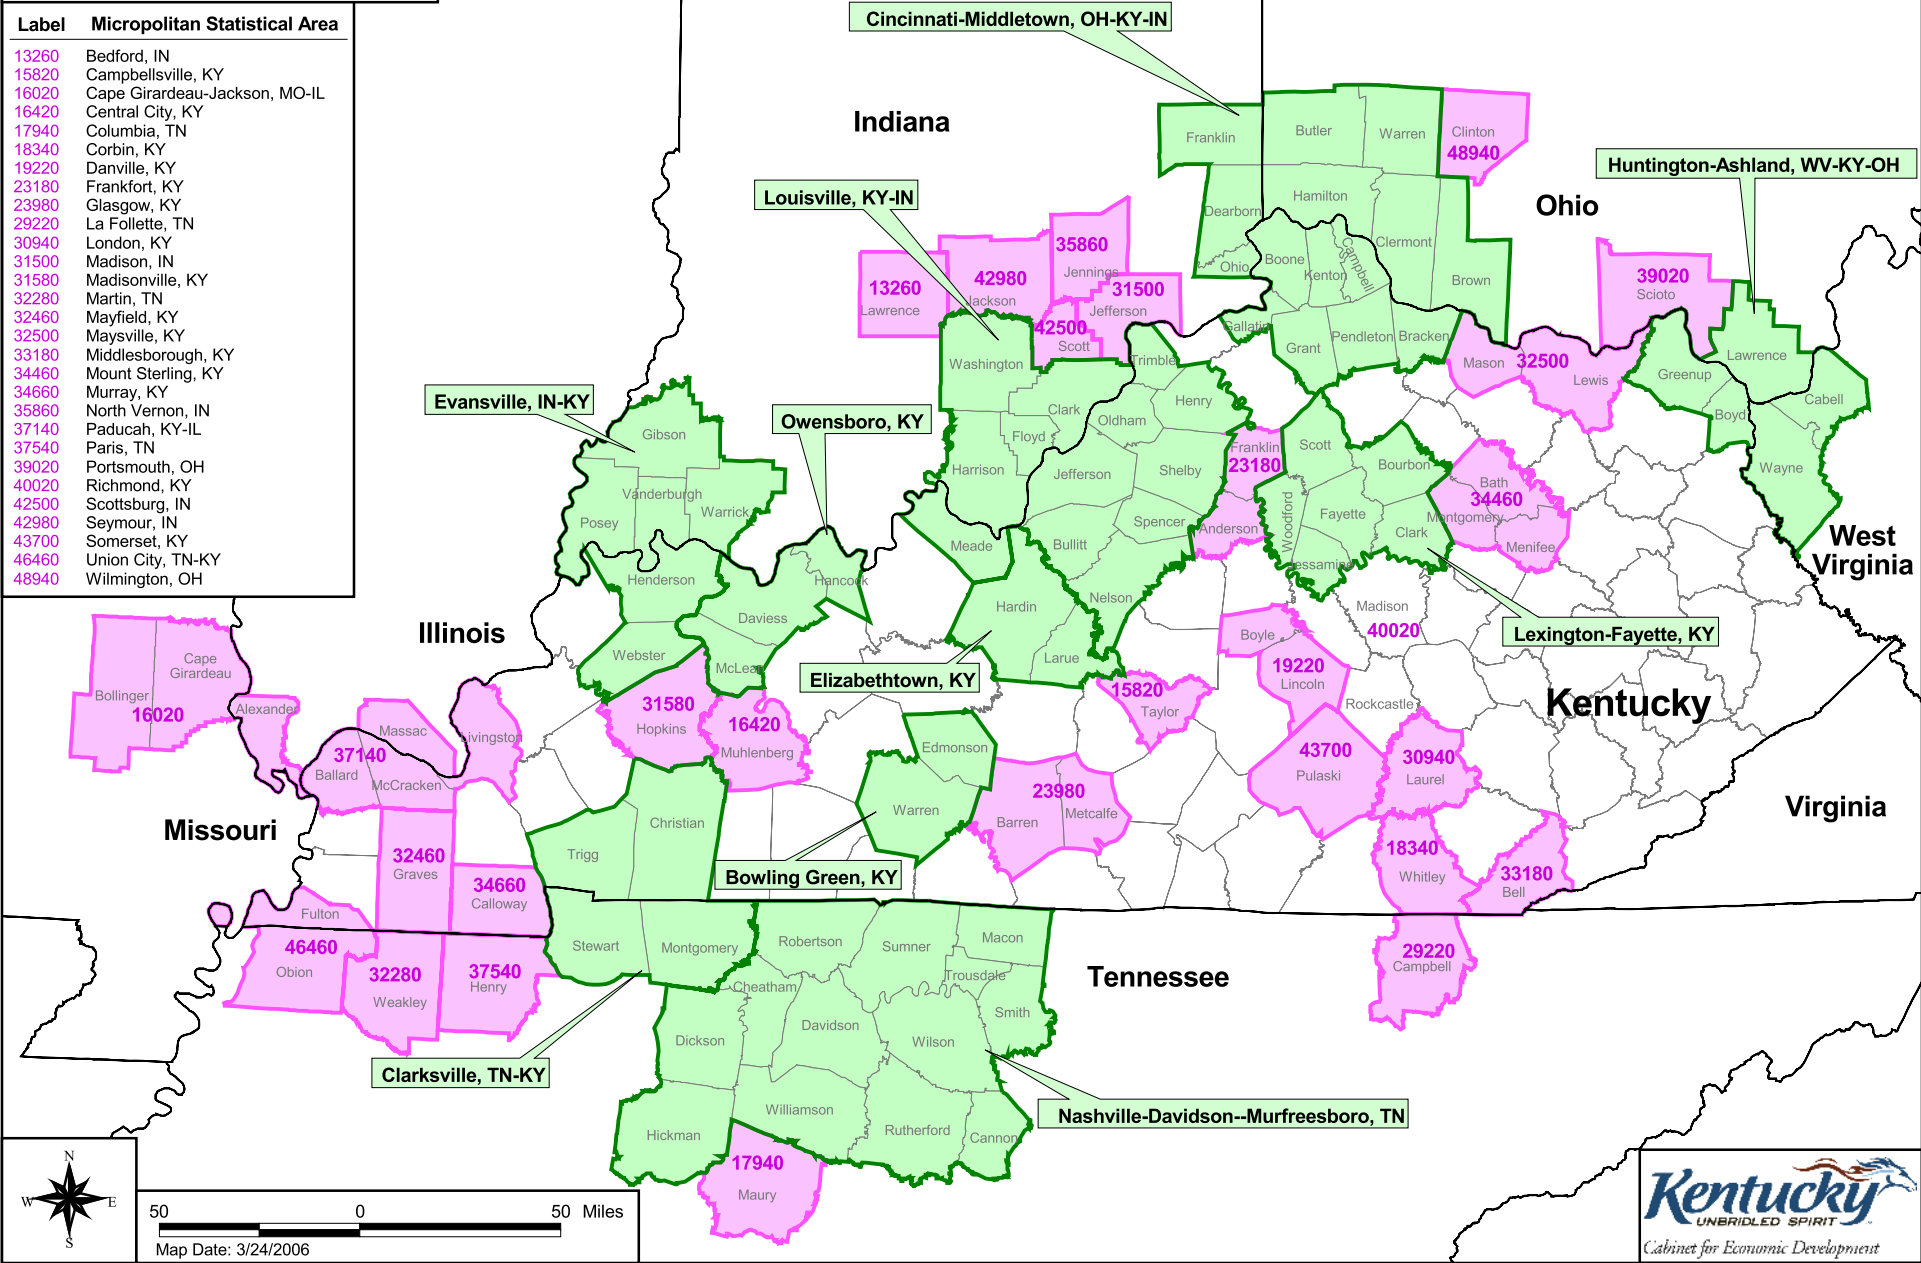

Metropolitan and Micropolitan Statistical Areas in or adjacent to Kentucky

Metropolitan Statistical Area (2004)
 Micropolitan Statistical Area (2004)
 Metropolitan
 Micropolitan

Label	Micropolitan Statistical Area
13260	Bedford, IN
15820	Campbellsville, KY
16020	Cape Girardeau-Jackson, MO-IL
16420	Central City, KY
17940	Columbia, TN
18340	Corbin, KY
19220	Danville, KY
23180	Frankfort, KY
23980	Glasgow, KY
29220	La Follette, TN
30940	London, KY
31500	Madison, IN
31580	Madisonville, KY
32280	Martin, TN
32460	Mayfield, KY
32500	Maysville, KY
33180	Middlesborough, KY
34460	Mount Sterling, KY
34660	Murray, KY
35860	North Vernon, IN
37140	Paducah, KY-IL
37540	Paris, TN
39020	Portsmouth, OH
40020	Richmond, KY
42500	Scottsburg, IN
42980	Seymour, IN
43700	Somerset, KY
46460	Union City, TN-KY
48940	Wilmington, OH

0 50 Miles

Map Date: 3/24/2006